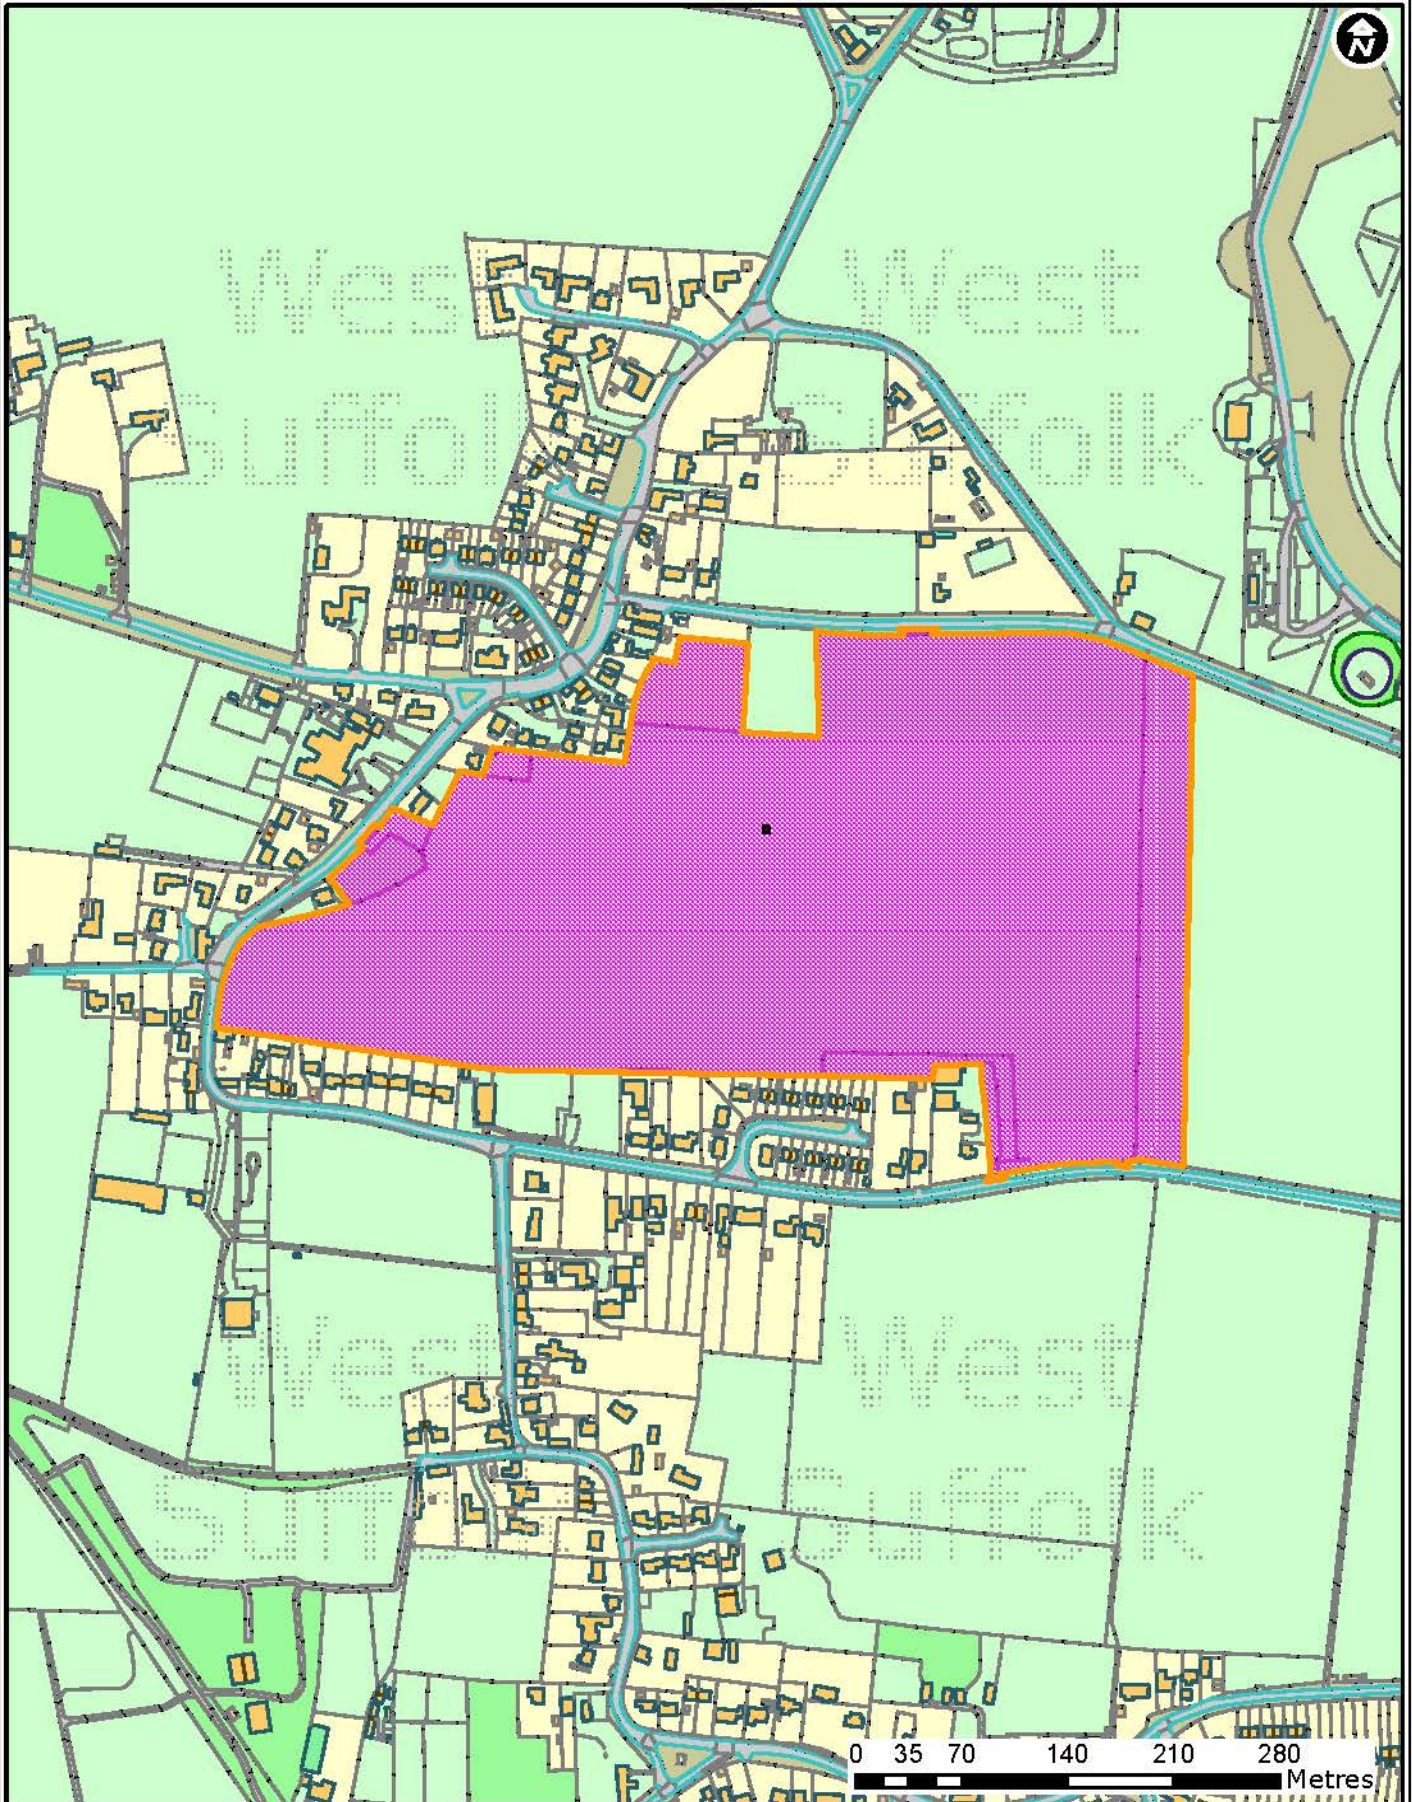

DC/14/2047/HYB

Land East of Beeches Road, Beeches Road, West Row

Forest Heath • St Edmundsbury

West Suffolk
working together

© Crown Copyright and database rights 2015 Ordnance Survey 100019675/100023282. You are not permitted to copy, sub-license, distribute or sell any of this data to third parties in any form. Use of this data is subject to terms and conditions. See www.westsuffolk.gov.uk/disclaimer.cfm.

Scale: 1:5,000
Date: 24/06/2016